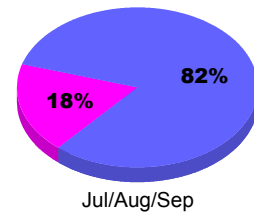

**Membership Results
2012-2013**

**Membership
2011-2012**

Month	Net Memb Goal	Actual New Memb	Actual Dropped Memb	Gain/Loss of Memb	Gain/Loss of Memb
Jul/Aug/Sep	88	263	-155	108	-5
Totals	88	263	-155	108	-5

Membership Results 2012-2013

Goal, New, Dropped, Gain/Loss

Comparison of Membership Gain/Loss

Current Year Compared to the Previous Year

Gender Comparison 2012-2013

Male Female