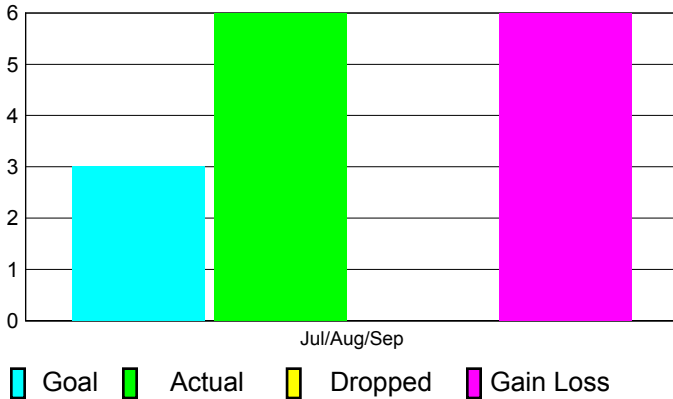

2012-2013 GMT Reports for District (or Undistricted) **District 325B1**

GMT: **SANGEETA JATIA**

Location: **NEPAL**

GMT CA: **6**

CLUBS

**Club Results
2012-2013**

**Clubs
2011-2012**

Month	New Club Goal	Actual New Clubs	Actual Dropped Clubs	Gain/Loss of Clubs	Gain/Loss of Clubs
Jul/Aug/Sep	3	6	0	6	0
Totals	3	6	0	6	0

Club Results 2012-2013

Goal, New, Dropped, Gain/Loss

Comparison of Club Gain/Loss

Current Year Compared to the Previous Year

YTD Status Quo Clubs 2012-2013

Status Quo Clubs Compared to Status Quo Members

MEMBERSHIP