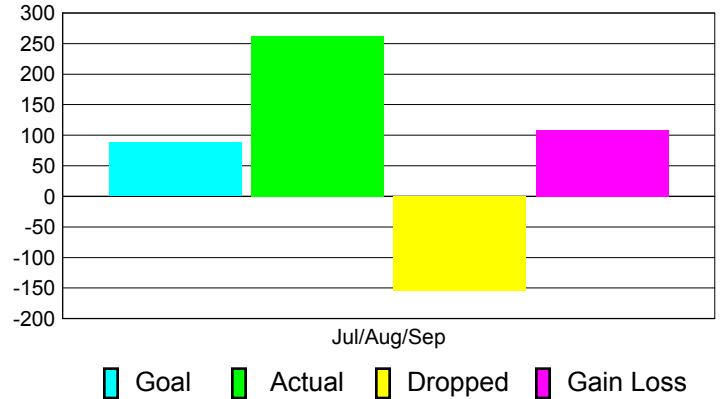

Membership Results 2012-2013

Goal, New, Dropped, Gain/Loss